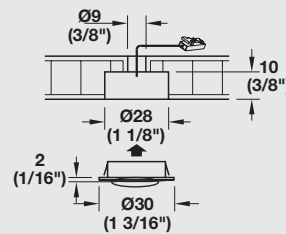

> Dimmable

> Driver see page 99
> Drill bit see page 146

Recessed

Surface

Item No.	833.78.100
SRP	\$16.00
Light Color (K)	3000 (warm white)
Drill hole	Ø28 mm (1 1/8")
Ø x H	30 x 12 mm (1 3/16" x 1/2")
Wattage	1
LEDs	1
Lumen	63
Lumen per watt	63
CRI	80
Energy Efficiency class	A+
Weighted energy consumption	1.10
Material/Finish	Plastic, silver colored anodized
Supplied with	2 m (78 3/4") lead, mounting material

Item No.	833.80.900	833.80.901
SRP	\$30.00	\$50.00
L x W x H	140 x 43 x 20 (5 1/2" x 1 11/16" x 13/16")	195 x 43 x 28 (7 11/16" x 1 11/16" x 1 1/8")
Wattage	1 – 4	5 – 10
Input voltage	100–240 V; 50–60 Hz	
Output current	350 mA	
Number of slots	4	10
Material/Finish	Plastic, black	
Supplied with	Mounting accessories, US power cord	

	Country-specific 2 m (78 3/4") primary leads								3 m (118")
Item No.	833.89.000	833.89.001	833.89.002	833.89.003	833.89.016	833.89.005	833.89.050	833.89.008	
SRP	\$10.00	\$4.00	\$4.00	\$4.00	\$4.00	\$4.00	\$4.00	\$6.00	
Plug design									
Designation	UK	AU	EU	US	JP	CN	US	US	
Voltage (V)	250	250	250	120	100	250	120	120	