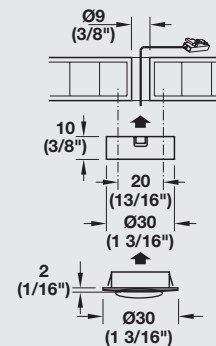

> Dimmable

> Driver see page 99
> Drill bit see page 146

Recessed

Surface

Item No.	833.78.100
SRP	\$16.00
Light Color (K)	3000 (warm white)
Drill hole	Ø28 mm (1 1/8")
Ø x H	30 x 12 mm (1 3/16" x 1/2")
Wattage	1
LEDs	1
Lumen	63
Lumen per watt	63
CRI	80
Energy Efficiency class	A+
Weighted energy consumption	1.10
Material/Finish	Plastic, silver colored anodized
Supplied with	2 m (78 3/4") lead, mounting material

Item No.	833.80.900	833.80.901
SRP	\$30.00	\$50.00
L x W x H	140 x 43 x 20 (5 1/2" x 1 11/16" x 13/16")	195 x 43 x 28 (7 11/16" x 1 11/16" x 1 1/8")
Wattage	1 – 4	5 – 10
Input voltage	100–240 V; 50–60 Hz	
Output current	350 mA	
Number of slots	4	10
Material/Finish	Plastic, black	
Supplied with	Mounting accessories, US power cord	

	Country-specific 2 m (78 3/4") primary leads								3 m (118")
Item No.	833.89.000	833.89.001	833.89.002	833.89.003	833.89.016	833.89.005	833.89.050	833.89.008	
SRP	\$10.00	\$4.00	\$4.00	\$4.00	\$4.00	\$4.00	\$4.00	\$6.00	
Plug design									
Designation	UK	AU	EU	US	JP	CN	US	US	
Voltage (V)	250	250	250	120	100	250	120	120	