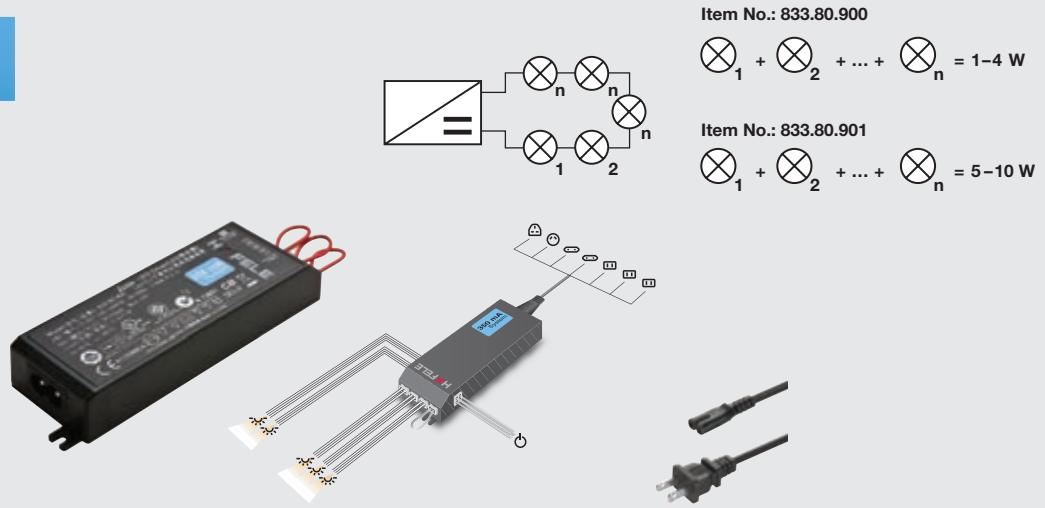

LOOX LED 4005

RECESS/SURFACE MOUNTED LIGHT, ROUND WITH LENS

350-mA SYSTEM

- > Can be recess or surface mounted
- > Small and flat design easily integrates into furniture designs
- > The light spot decoratively illuminates objects while the integrated lens centers and intensifies the spot

3000 K

45°

444 lx	250 (9 13/16")
111 lx	500 (19 11/16")
49 lx	750 (29 1/2")
28 lx	1000 (39 3/8")

LOOX LED DRIVER

CONSTANT VOLTAGE 350 mA DRIVER

350-mA SYSTEM

- > Suitable for all of the world's power systems
- > With an integrated port for a wide selection of switches

- > Degree of protection : IP20
- > LoOX drivers cannot be controlled by a dimmer wall switch
- > Switches see pages 113 - 116
- > Extension leads see page 127

- Power cord with 90° plug
2 m (78 3/4")
> Item No. 833.89.017 **SRP \$5.00**
- 90° Plug adapter
> Item No. 833.89.018 **SRP \$7.00**
- Replacement jumper cable
> Item No. 833.80.720 **SRP \$0.50**

Item No.	833.80.900	833.80.901
SRP	\$30.00	\$50.00
L x W x H	140 x 43 x 20 (5 1/2" x 1 11/16" x 13/16")	195 x 43 x 28 (7 11/16" x 1 11/16" x 1 1/8")
Wattage	1 – 4	5 – 10
Input voltage	100–240 V; 50–60 Hz	
Output current	350 mA	
Number of slots	4	10
Material/Finish	Plastic, black	
Supplied with	Mounting accessories, US power cord	